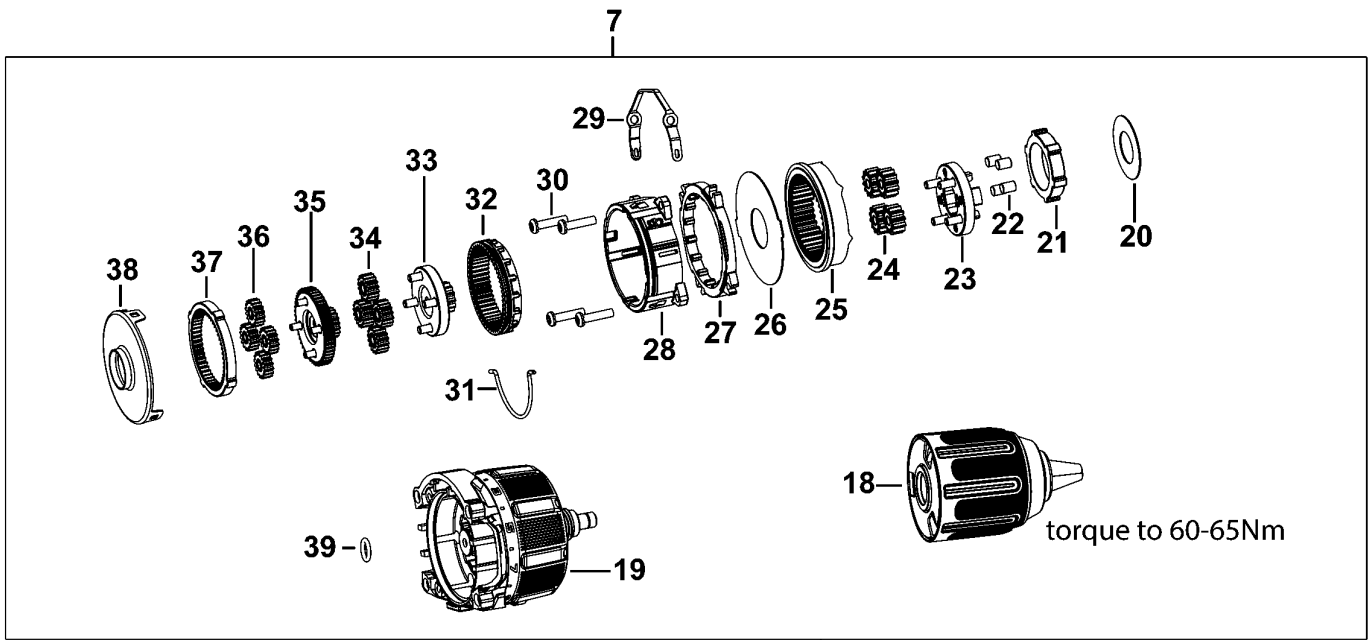

# DCD708 CORDLESS DRILL 1

## Parts List DCD708 CORDLESS DRILL 1

Item	Part Number	Qty	Part Description	General Description	Other Info	Repair Inst	Markets
1	N553813	1	CLAMSHELL SET			No	QW
3	N071836	1	ROLL PIN			No	QW
4	N696820	1	MOTOR & SWITCH SA			No	QW
5	N399342	1	ACTUATOR FWD/REV			No	QW
6	N696450	1	SELECTOR SA			No	QW
7	N703439	1	TRANSMISSION ASSEMBLY			No	QW
8	N463678	8	SCREW			No	QW
9	N474504	4	SCREW			No	QW
10	N014681	2	LEAF SPRING			No	QW
11	N042665	1	SCREW			No	QW
12	N086039	1	HOOK			No	QW
13	N616498	1	BRAND LABEL			No	QW
14	N614773	1	RATING PLATE			No	QW
16	N592684	1	LABEL			No	QW
17	N618506	1	LABEL			No	QW
18	N551141	1	CHUCK KEYLESS			No	QW
19	N642325	1	HOUSING SA			No	QW
20	N527659	1	WASHER LOCK			No	QW
21	NA146871	1	LOCKING RING			No	QW
22	N549024	4	PIN			No	QW
23	N678082	1	CARRIER SA			No	QW
24	N543018	4	GEAR			No	QW
25	N551385	1	GEAR			No	QW
26	N548368	1	WASHER			No	QW
27	N543943	1	GEAR			No	QW
28	N544134	1	HOUSING			No	QW
29	NA145823	1	LINK			No	QW
30	N075506	4	SCREW			No	QW
31	N542091	1	WIRE STEEL			No	QW
32	N541279	1	GEAR			No	QW
33	N678083	1	CARRIER SA			No	QW
34	N541277	4	GEAR			No	QW

## Parts List DCD708 CORDLESS DRILL 1

Item	Part Number	Qty	Part Description	General Description	Other Info	Repair Inst	Markets
35	N678084	1	CARRIER SA			No	QW
36	N541274	4	GEAR			No	QW
37	N541276	1	GEAR			No	QW
38	NA160740	1	BACKPLATE			No	QW
39	N548029	1	O RING			No	QW
800	286436-00	1	GREASE	NYE RHEOLUBE 380, 50		No	QW
861	N442424	1	KITBOX			No	QW
862	N409477	1	LATCH			No	QW
863	P910190	2	LATCH			No	QW
866	N314783	1	BATTERY 18V - 2.0AH - 36WH	DCB183-XJ	DCD708S2T	No	QW
866	N394624	1	BATTERY 18V - 5.0AH - 90WH		DCD708P2T	No	QW
866	N314783	1	BATTERY 18V - 2.0AH - 36WH	DCB183-XJ	DCD708D2T	No	QW
871	N450536	1	CHARGER SA	DCS565P2-QW / DCB115		No	QW