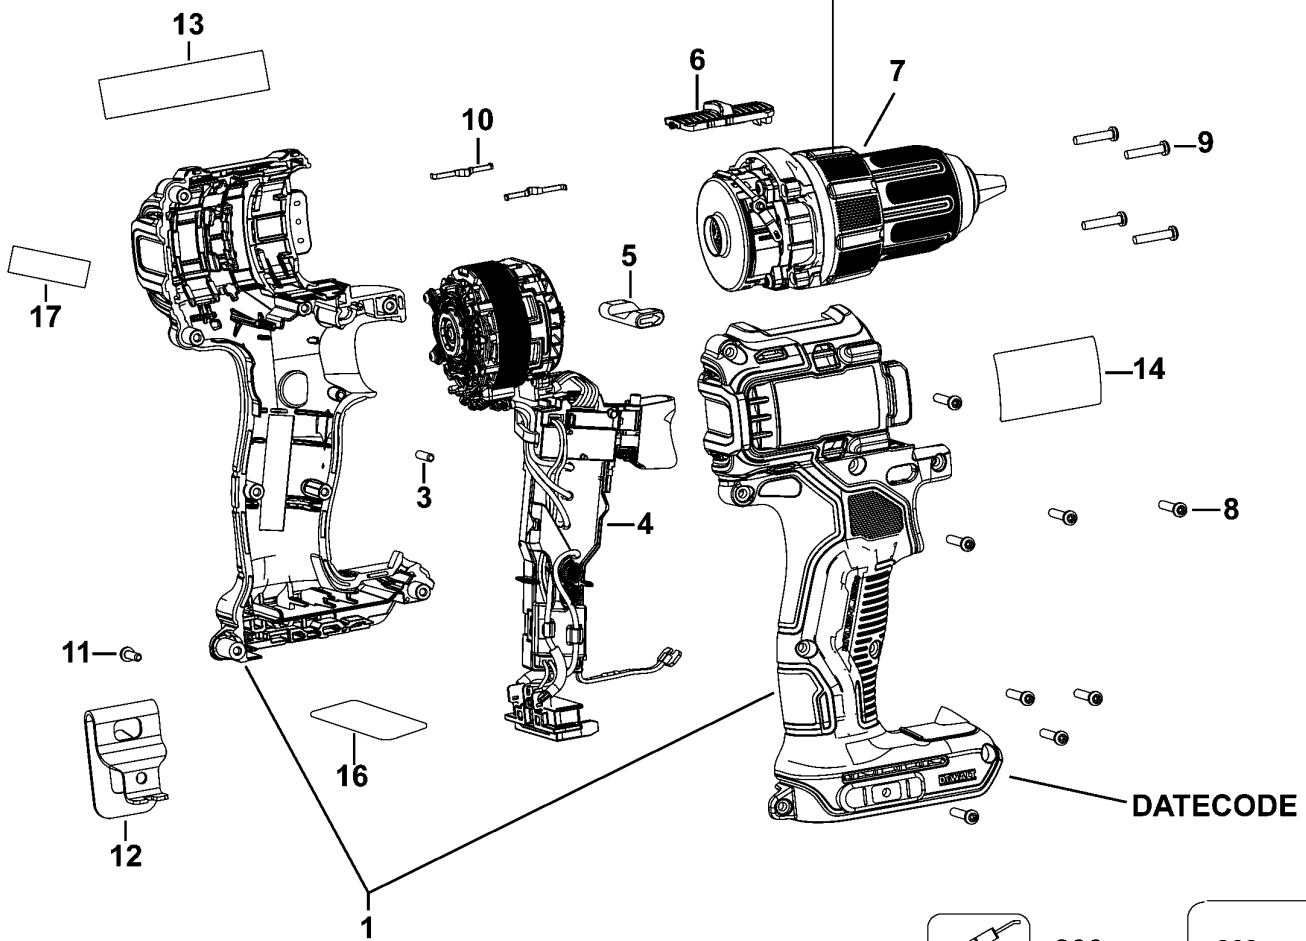

# DCD708 CORDLESS DRILL 1

## Parts List DCD708 CORDLESS DRILL 1

Item	Part Number	Qty	Part Description	General Description	Other Info	Repair Inst	Markets
1	N553813	1	CLAMSHELL SET			No	QW
3	N071836	1	ROLL PIN			No	QW
4	N696820	1	MOTOR & SWITCH SA			No	QW
5	N399342	1	ACTUATOR FWD/REV			No	QW
6	N696450	1	SELECTOR SA			No	QW
7	N703439	1	TRANSMISSION ASSEMBLY			No	QW
8	N463678	8	SCREW			No	QW
9	N474504	4	SCREW			No	QW
10	N014681	2	LEAF SPRING			No	QW
11	N042665	1	SCREW			No	QW
12	N086039	1	HOOK			No	QW
13	N616498	1	BRAND LABEL			No	QW
14	N614773	1	RATING PLATE			No	QW
16	N592684	1	LABEL			No	QW
17	N618506	1	LABEL			No	QW
18	N551141	1	CHUCK KEYLESS			No	QW
19	N642325	1	HOUSING SA			No	QW
20	N527659	1	WASHER LOCK			No	QW
21	NA146871	1	LOCKING RING			No	QW
22	N549024	4	PIN			No	QW
23	N678082	1	CARRIER SA			No	QW
24	N543018	4	GEAR			No	QW
25	N551385	1	GEAR			No	QW
26	N548368	1	WASHER			No	QW
27	N543943	1	GEAR			No	QW
28	N544134	1	HOUSING			No	QW
29	NA145823	1	LINK			No	QW
30	N075506	4	SCREW			No	QW
31	N542091	1	WIRE STEEL			No	QW
32	N541279	1	GEAR			No	QW
33	N678083	1	CARRIER SA			No	QW
34	N541277	4	GEAR			No	QW

## Parts List DCD708 CORDLESS DRILL 1

Item	Part Number	Qty	Part Description	General Description	Other Info	Repair Inst	Markets
35	N678084	1	CARRIER SA			No	QW
36	N541274	4	GEAR			No	QW
37	N541276	1	GEAR			No	QW
38	NA160740	1	BACKPLATE			No	QW
39	N548029	1	O RING			No	QW
800	286436-00	1	GREASE	NYE RHEOLUBE 380, 50		No	QW
861	N442424	1	KITBOX			No	QW
862	N409477	1	LATCH			No	QW
863	P910190	2	LATCH			No	QW
866	N314783	1	BATTERY 18V - 2.0AH - 36WH	DCB183-XJ	DCD708S2T	No	QW
866	N394624	1	BATTERY 18V - 5.0AH - 90WH		DCD708P2T	No	QW
866	N314783	1	BATTERY 18V - 2.0AH - 36WH	DCB183-XJ	DCD708D2T	No	QW
871	N450536	1	CHARGER SA	DCS565P2-QW / DCB115		No	QW